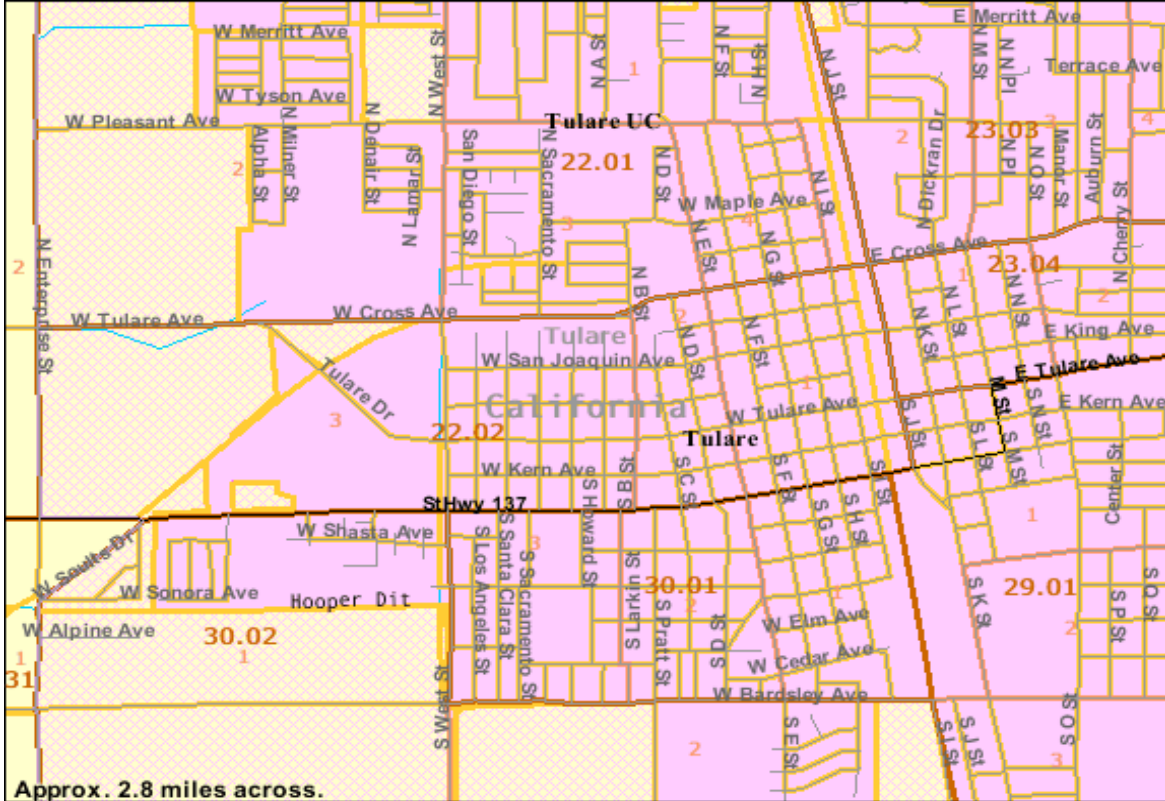

CENSUS TRACT 22.01

BOUNDRIES: EAST TO ENTERPRISE, WEST TO J STREET, NORTH TO CROSS AVE, SOUTH TO INYO STREET

CENSUS TRACT 29.01

BOUNDRIES: EAST TO I STREET, WEST TO HWY 99, NORTH TO TULARE AVE, SOUTH TO PAIGE AVE